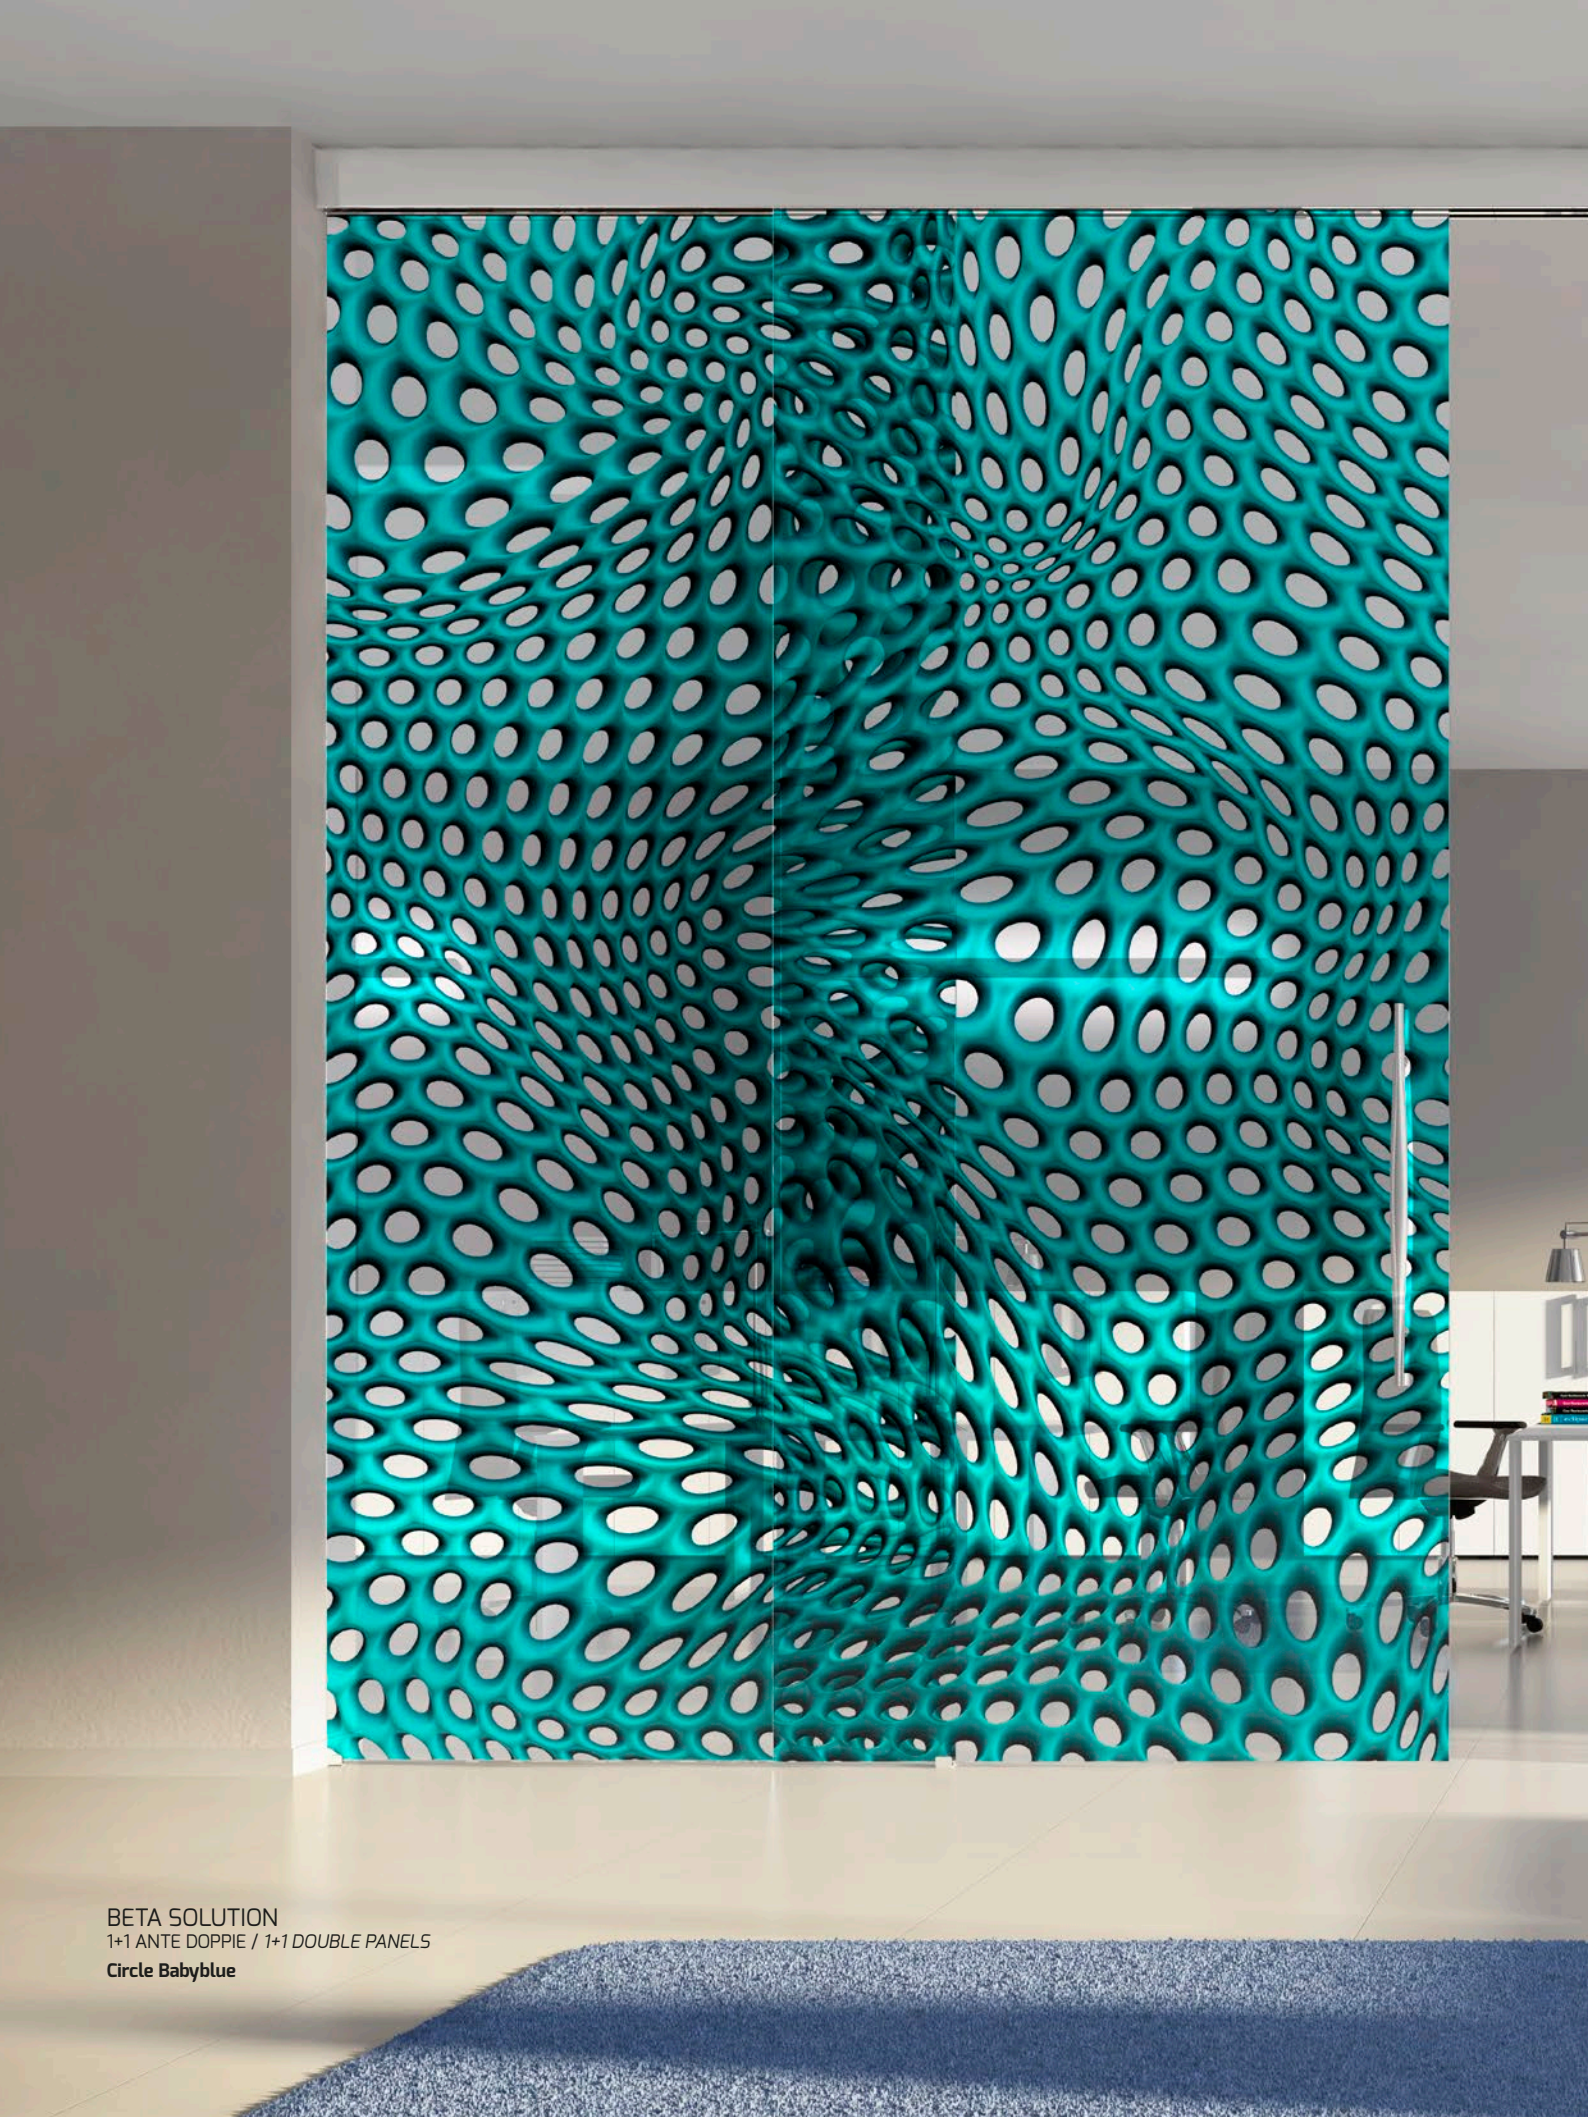

MAC
STOPA
HYBRID
COLLECTION

SOMADEC
MATÉRIAUX DE DÉCORATION

casali
IL CRISTALLO CHE VUOI VIVERE

MAC STOPA

HYBRID
COLLECTION

Dalla sinergia fra l'alta tecnologia e la qualità Casali ed il design di Mac Stopa nasce una nuova collezione.

*As part of his installation during the **Interni Hybrid Architecture and Design exhibition** organized by Interni magazine during **Milan Design Week 2013**, Mac introduced to a wider audience his 3-D patterns on carpet, wall covering and upholstery as part of the interior design of the **Interni Press Room**. Inspired by the beauty of glass, in the Hybrid Collection, Mac pushes boundaries and takes his design based on three-dimensional randomness to the next level.*

Mac Stopa

Mac Stopa

ICARO QUADRO
Dots Light & Color
Polvere

NASTRO
Triangles Babyblue

TWIST
Circle Grey

ALPHA SOLUTION
3 ANTE / 3 PANELS
Dots Light & Color Grape

BETA SOLUTION
1+2 ANTE CURVE / 1+2 CURVED PANELS
Triangles Lime