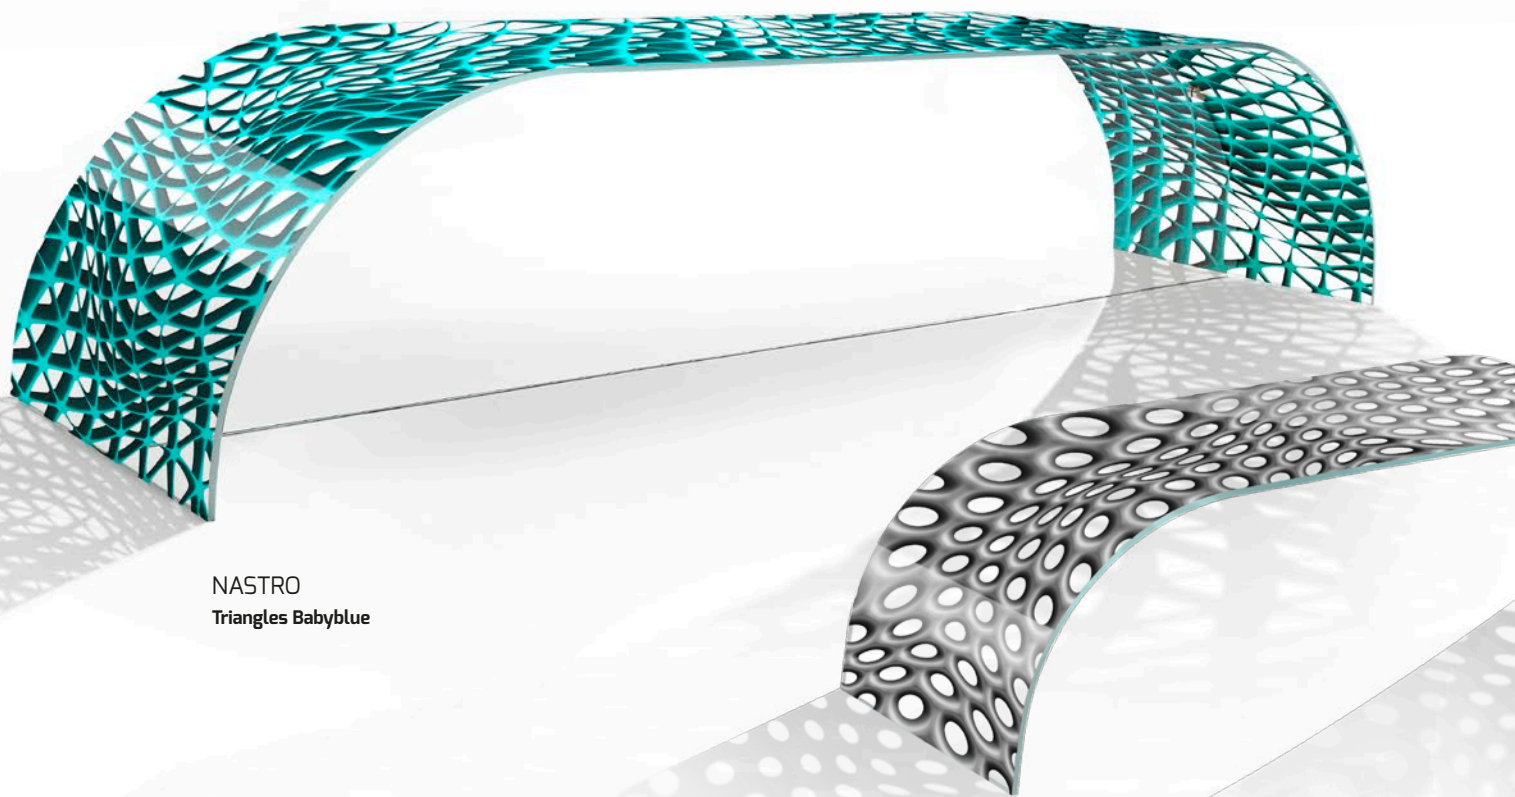

From the synergy between high technology and quality of Casali and the design from Mac Stopa a new collection is born.

The Hybrid Collection by Mac Stopa for Casali has its genesis in Mac's passion for creating innovative design based on digital geometries and organic random geometries created by nature.

*As part of his installation during the **Interni Hybrid Architecture and Design exhibition** organized by Interni magazine during **Milan Design Week 2013**, Mac introduced to a wider audience his 3-D patterns on carpet, wall covering and upholstery as part of the interior design of the **Interni Press Room**. Inspired by the beauty of glass, in the Hybrid Collection, Mac pushes boundaries and takes his design based on three-dimensional randomness to the next level.*

Mac Stopa

Mac Stopa

ICARO QUADRO
Dots Light & Color
Polvere

NASTRO
Triangles Babyblue

TWIST
Circle Grey

ALPHA SOLUTION
3 ANTE / 3 PANELS
Dots Light & Color Grape

BETA SOLUTION
1+2 ANTE CURVE / 1+2 CURVED PANELS
Triangles Lime