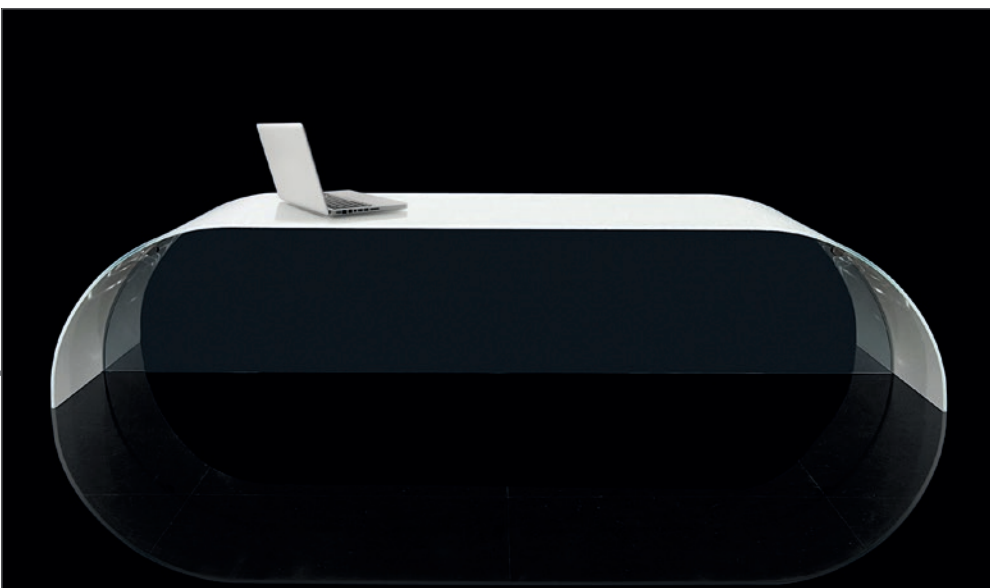

NASTRO White
misure/dimensions L 3500 X H 745 X P 900 mm