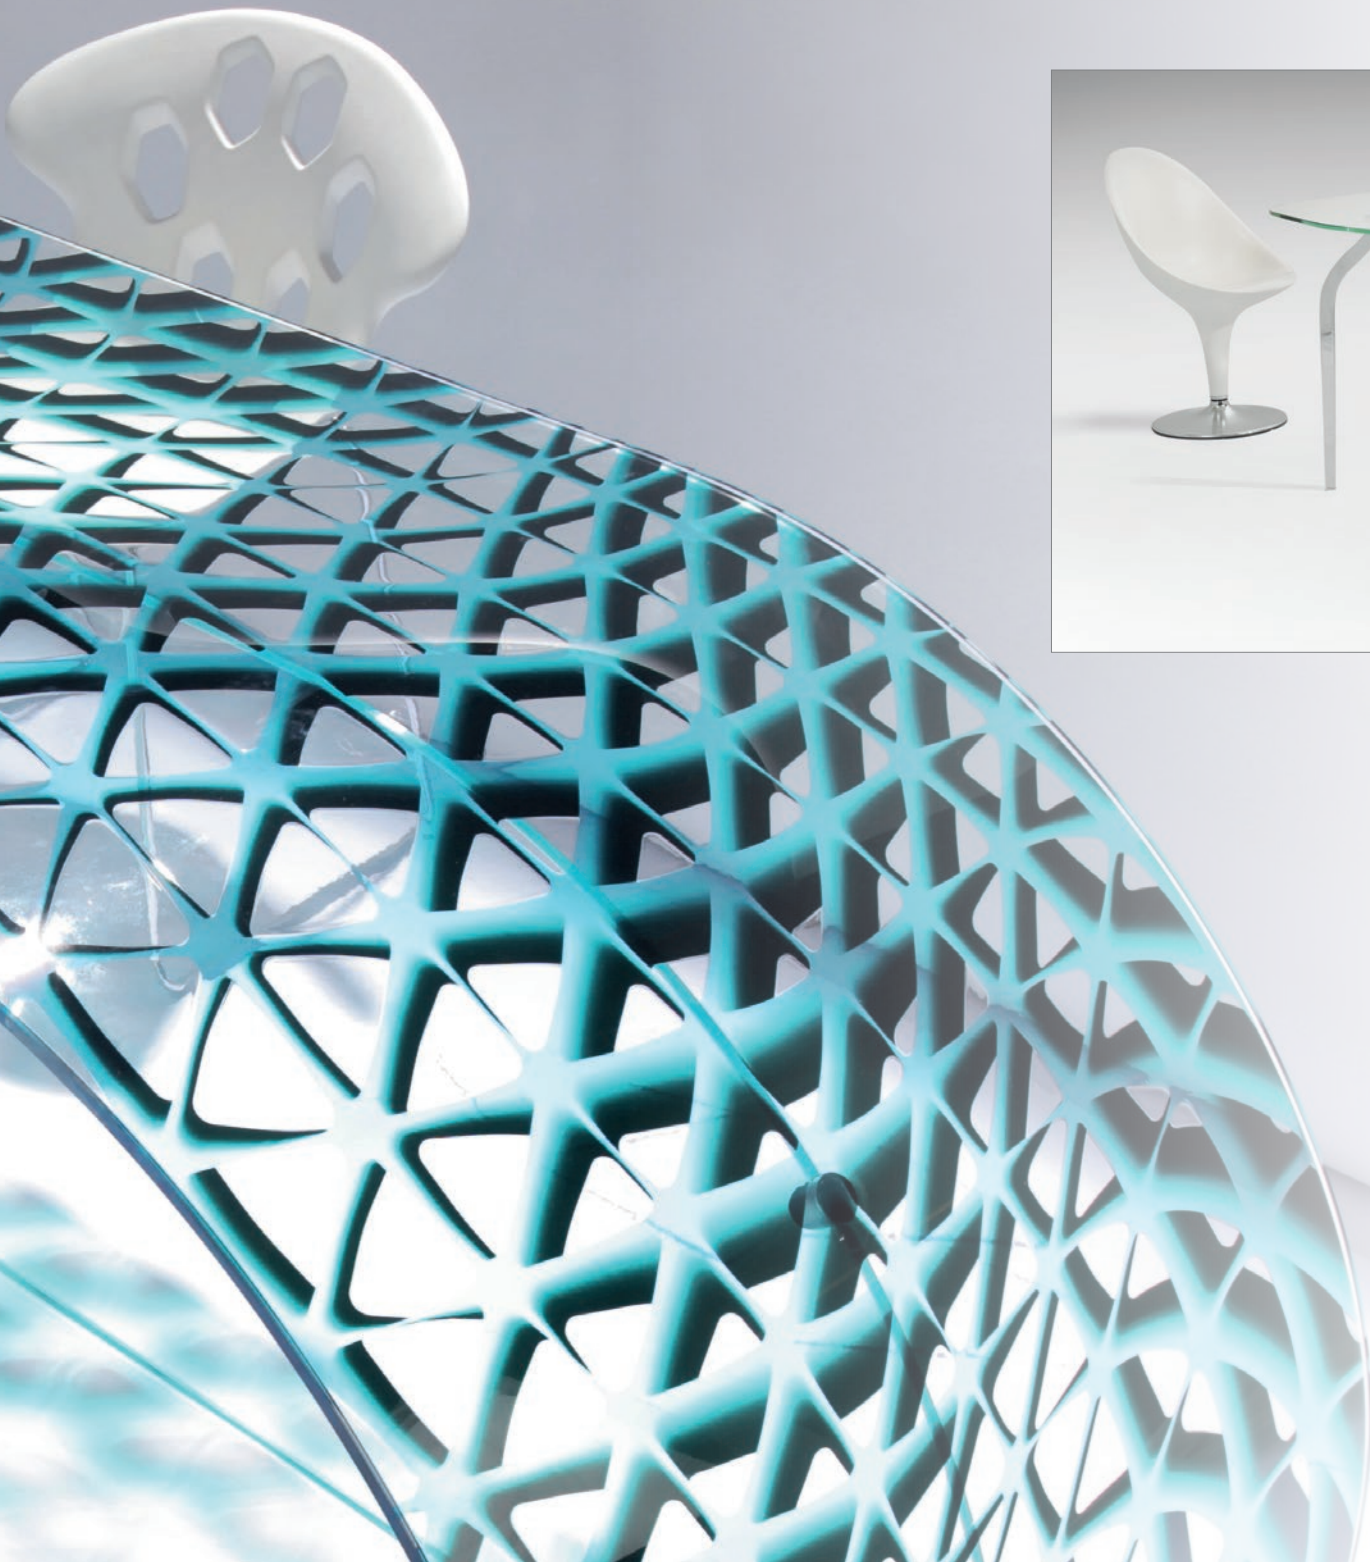

MIRA XL TABLE mesh pattern
misura/dimensions L 2200 X H 740 X P 1000 mm

TABLE