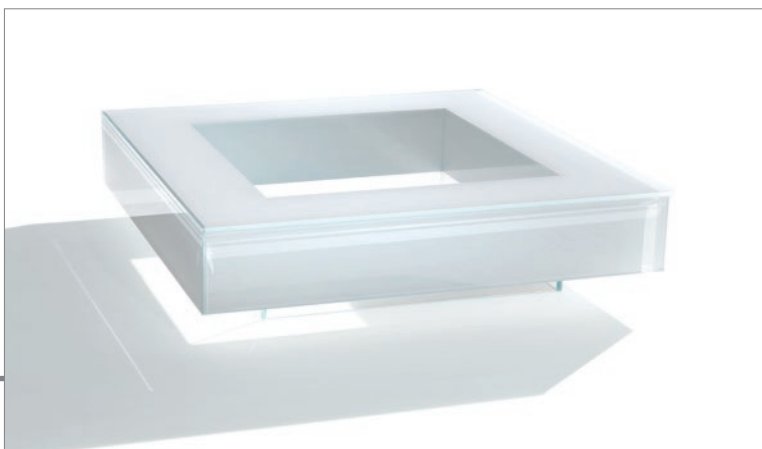

COFFEE TABLE & TABLE

MIRA TABLE mod. Color White - Plum
misura/dimensions L 1015X H 740 X P 740 mm

KITE LARGE White
misure/dimensions L 1280 X H 280 X P 1280 mm

CUBICOLOR LARGE / SMALL
misure/dimensions L 400 X H 650 X P 400 - L 400 X H 450 X P 400 mm