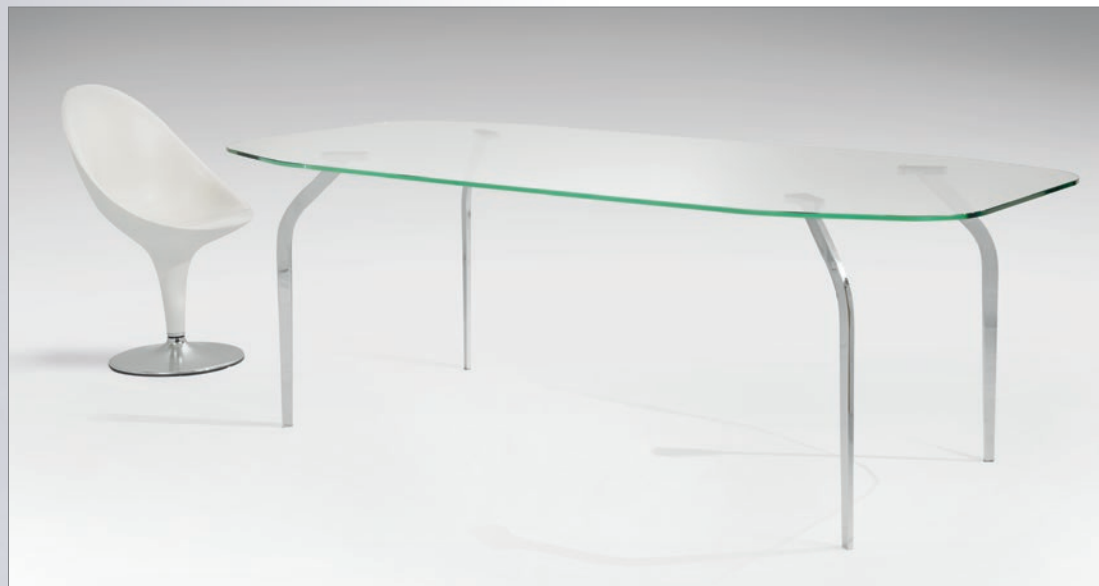

MIRA XL TABLE mesh pattern
misura/dimensions L 2200 X H 740 X P 1000 mm

TABLE