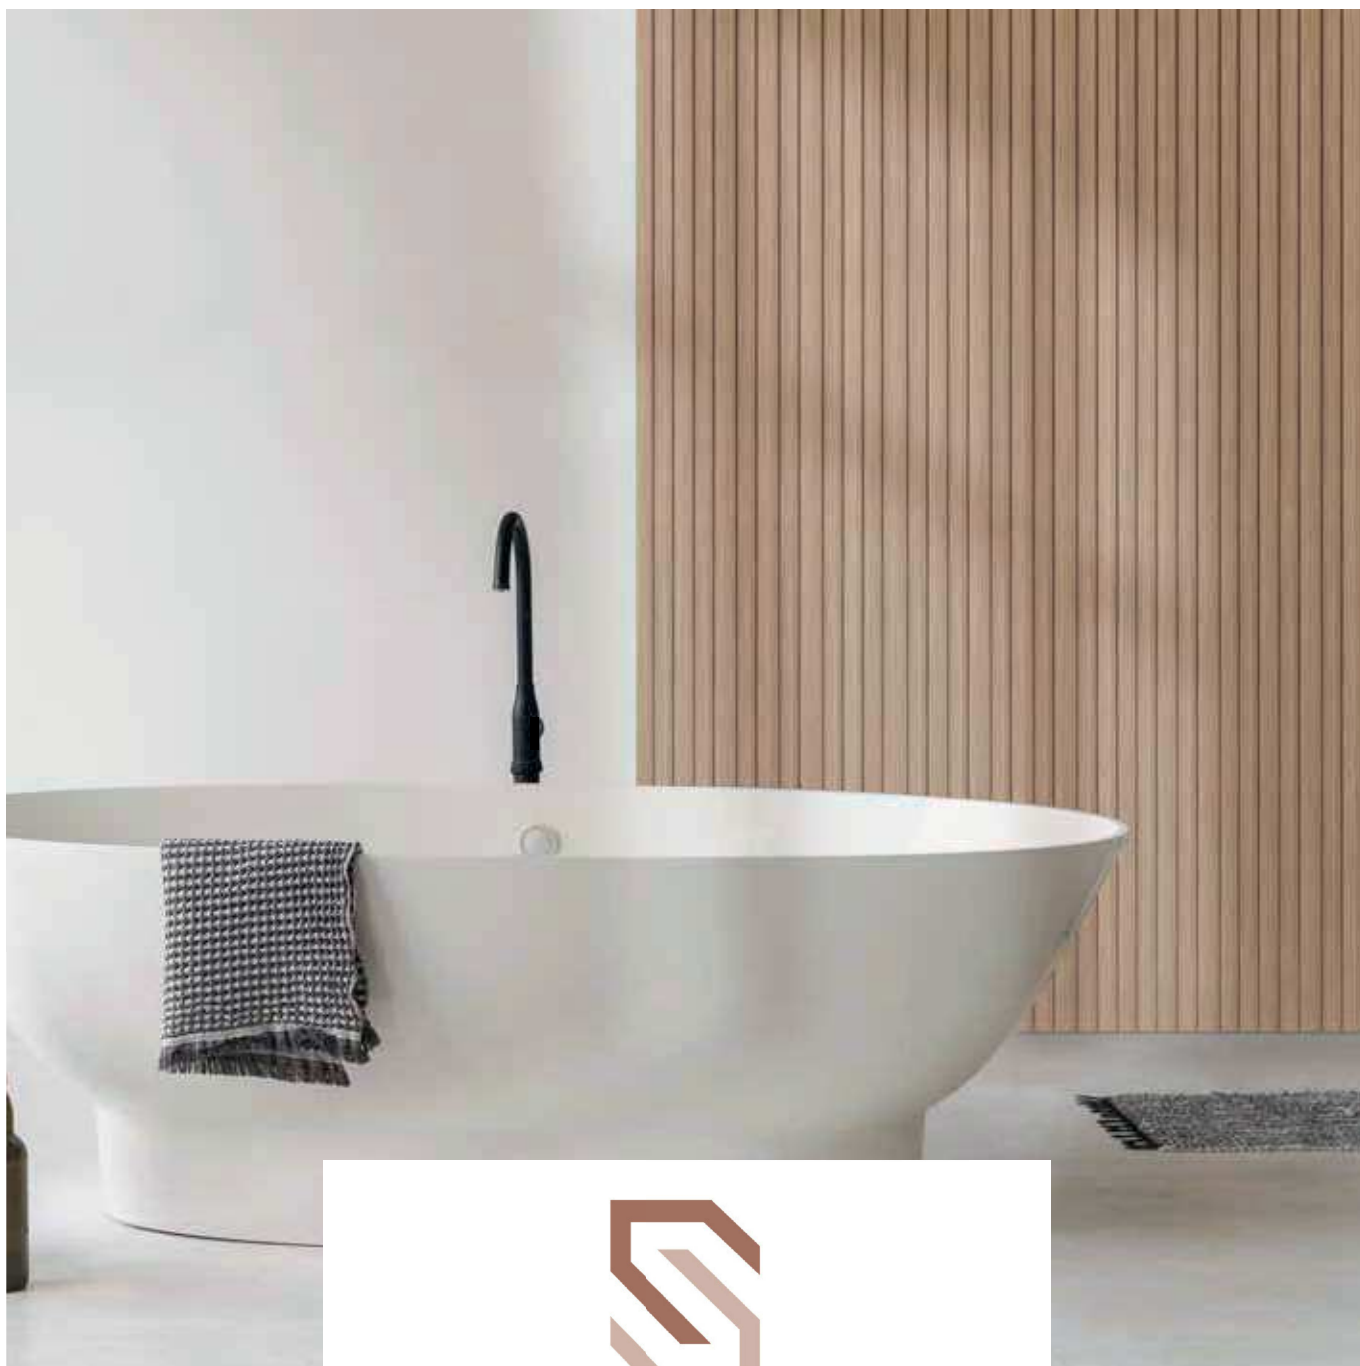

SOMADEC
MATÉRIAUX DE DÉCORATION

459, avenue Charles Alunni - 06390 CONTES
04 93 79 13 75
commercial@somadec.com
SOMADEC.COM