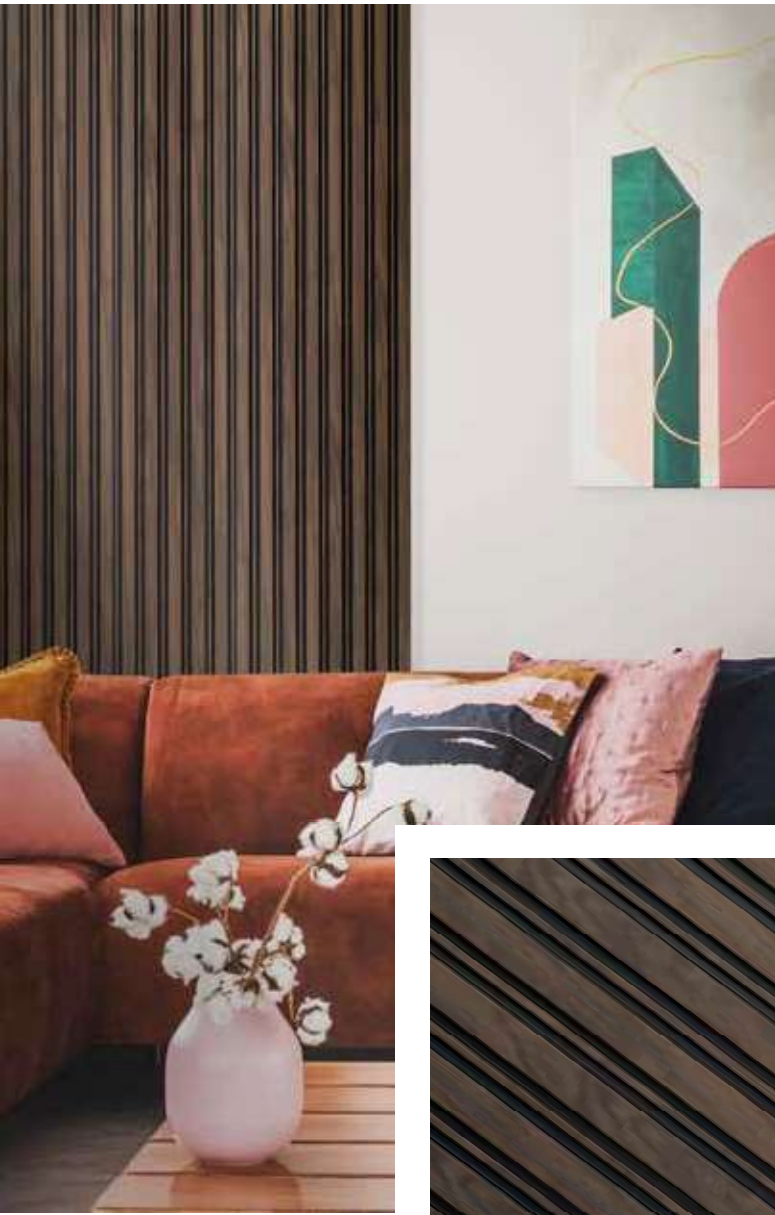

BALZAC

WALNUT-BLACK

● PA4874

Des baguettes de finition assorties:

Finishing trims:

latte gauche / left trim: PA4890

lamelle d'extrémité droite / right trim: PA4889

Panneau longueur / panel length: 270 cm