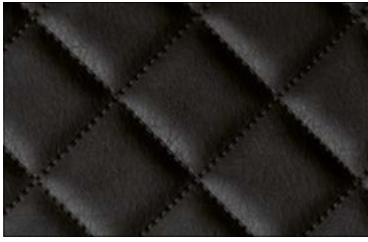

LEATHER-LINE

SIBU | DESIGN

LEATHER-LINE

LL ROMBO 40 Nero matt
2600x1000 / NA15014 / SA15029

LL ROMBO 40 Creme matt
2600x1000 / NA13848 / SA13863

LL ROMBO 40 Bianco matt
2600x1000 / NA15025 / SA15041

LL Charcoal Dark
2600x1000 / NA19299 / SA 19302

LL London Clay
2600x1000 / NA19014 / SA 19025

LL Charcoal Light
2600x1000 / NA19298 / SA 19301

LL Dove Tale
2600x1000 / NA19013 / SA 19024

LL Stony Ground
2600x1000 / NA19012 / SA 19023

LL White
2600x1000 / NA 13451 / SA 13467

LL LEGUAN Nero
2600x1000 / NA14778 / SA 14797

LL LEGUAN Copper
2600x1000 / NA12884 / SA 12894

LL LEGUAN Gold
2600x1000 / NA13480 / SA 13478

LL LEGUAN Silver
2600x1000 / NA12883 / SA 12893

LL LEGUAN Bianco
2600x1000 / NA15609 / SA 15610